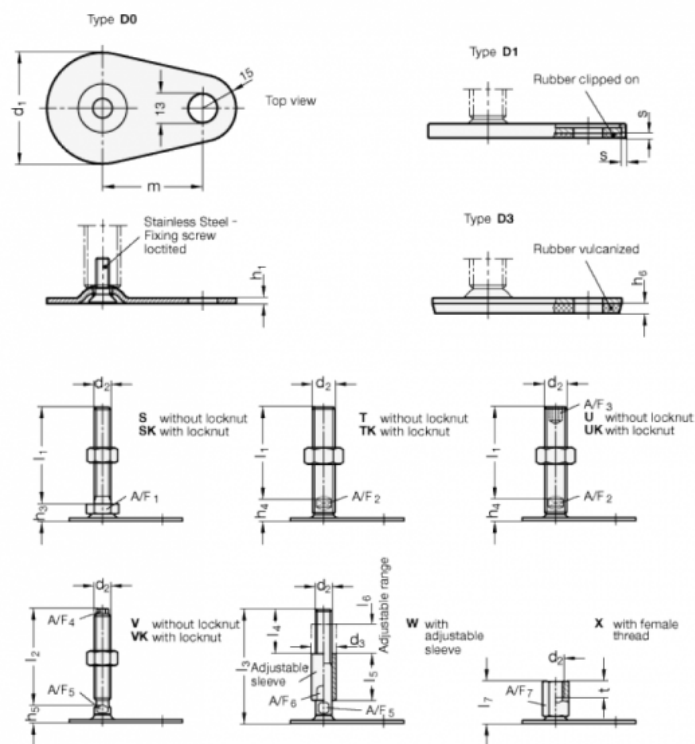

Article number: 204380M850D0SK
 Description: E+G levelling foot
 GN 43-80-M8-50-D0-SK
 Note: SK With nut, External hexagon at the bottom

Measures

A/F1 = 17	s =
d1 = 80	
d2 = M8	
h1 = 3	
h3 = 12	
h6 =	
l1 = 50	
m = 70	